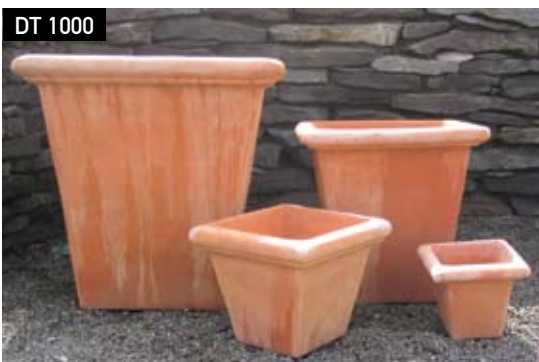

## DT 4070 Tapered Square

18" w X 21" h - 13" w X 15" h - 10" w X 10" h

Type: Terracotta

## DT 1000 Classic Square Set

24" w x 24" h - 18" w x 18" h

14" w x 14" h - 10" w x 10" h

Type: Terracotta

STONEYCREST IMPORTS, LLC  
P.O. Box 99  
DUNDEE, OREGON 97115

PHONE: 503-310-3763

FAX: 360-891-5702